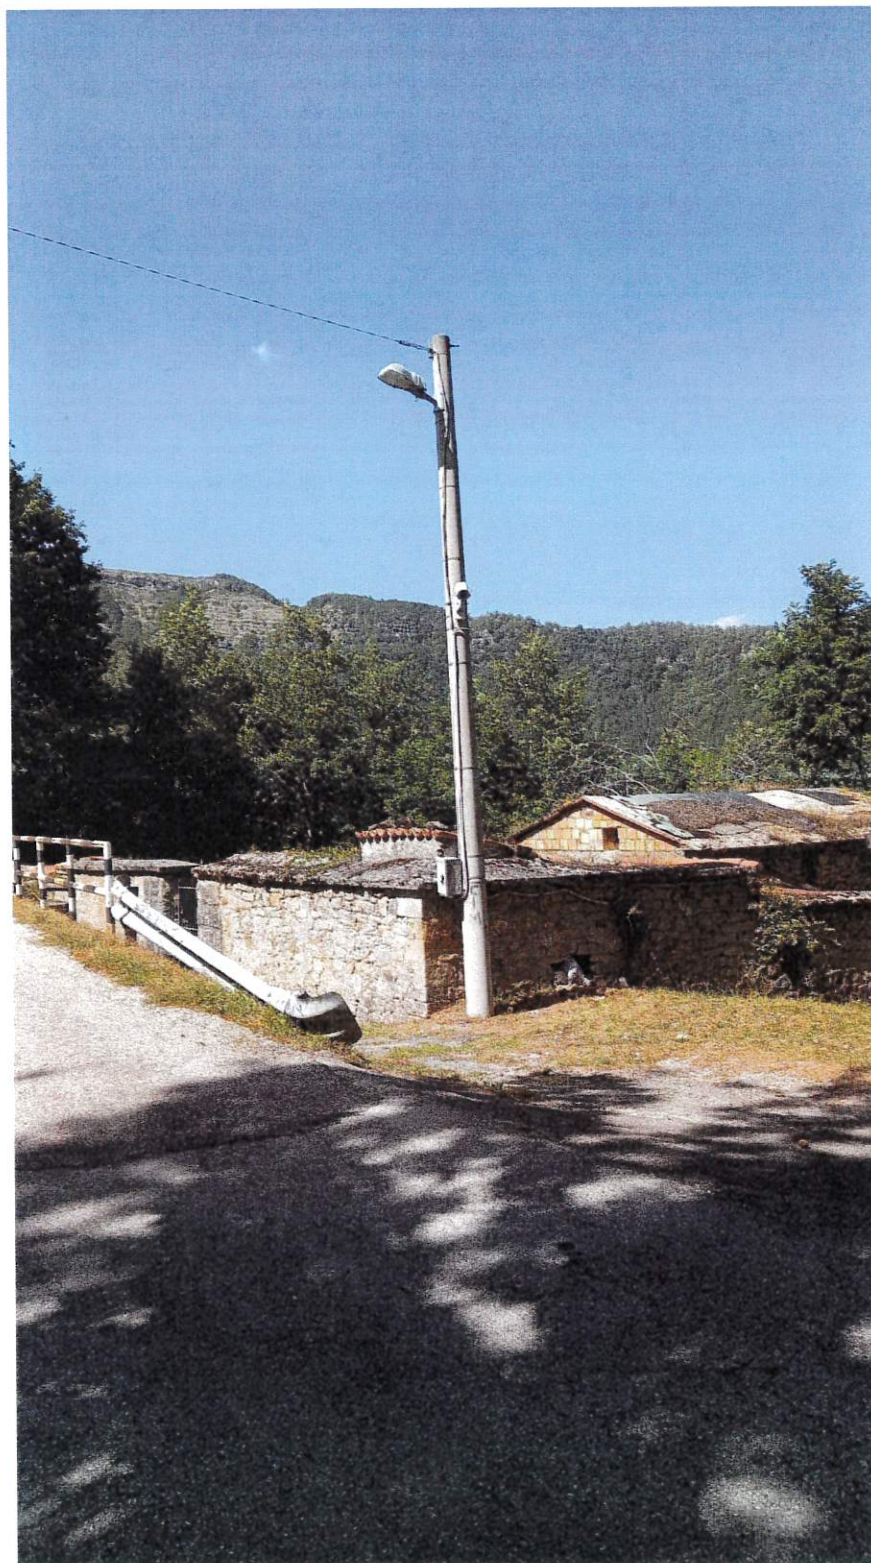

Elenco posizione punti di ripresa:

Posizione	Lettura Targa	Contesto
Frazione di Alvi	1	1
Frazione di Aprati	2	1
Frazione di Tintorale	2	1
Frazione di Senarica	1	1
Frazione di Tottea	3	6
Frazione di Vallevaccaro		1
Frazione di San Giorgio	3	1
Frazione di Poggio Umbricchio	2	1
Frazione di Paladini	1	1
Frazione di Nerito		6
Frazione di Frattoli	2	1
Frazione di Piano Roseto	1	1
Frazione di Cesa Castina	2	5
Frazione di Crognaleto		1
Frazione di Vallocchio		1
Totale	20	29

Spare: 1x Hikvision DarkFighter Contesto

Cloud Hik-Connect:

crognaleto@eu-tech.it

Server CPS Selea: 192.168.1.181:8090

Rete di accesso shelter:

service cdc

Password:

a0b1c2d3e4

Installazione c/o Frazione di Alvi:

Telecamera Lettura Targhe: 192.168.1.102

Telecamera di Contesto: 192.168.1.101

Router: 192.168.1.1