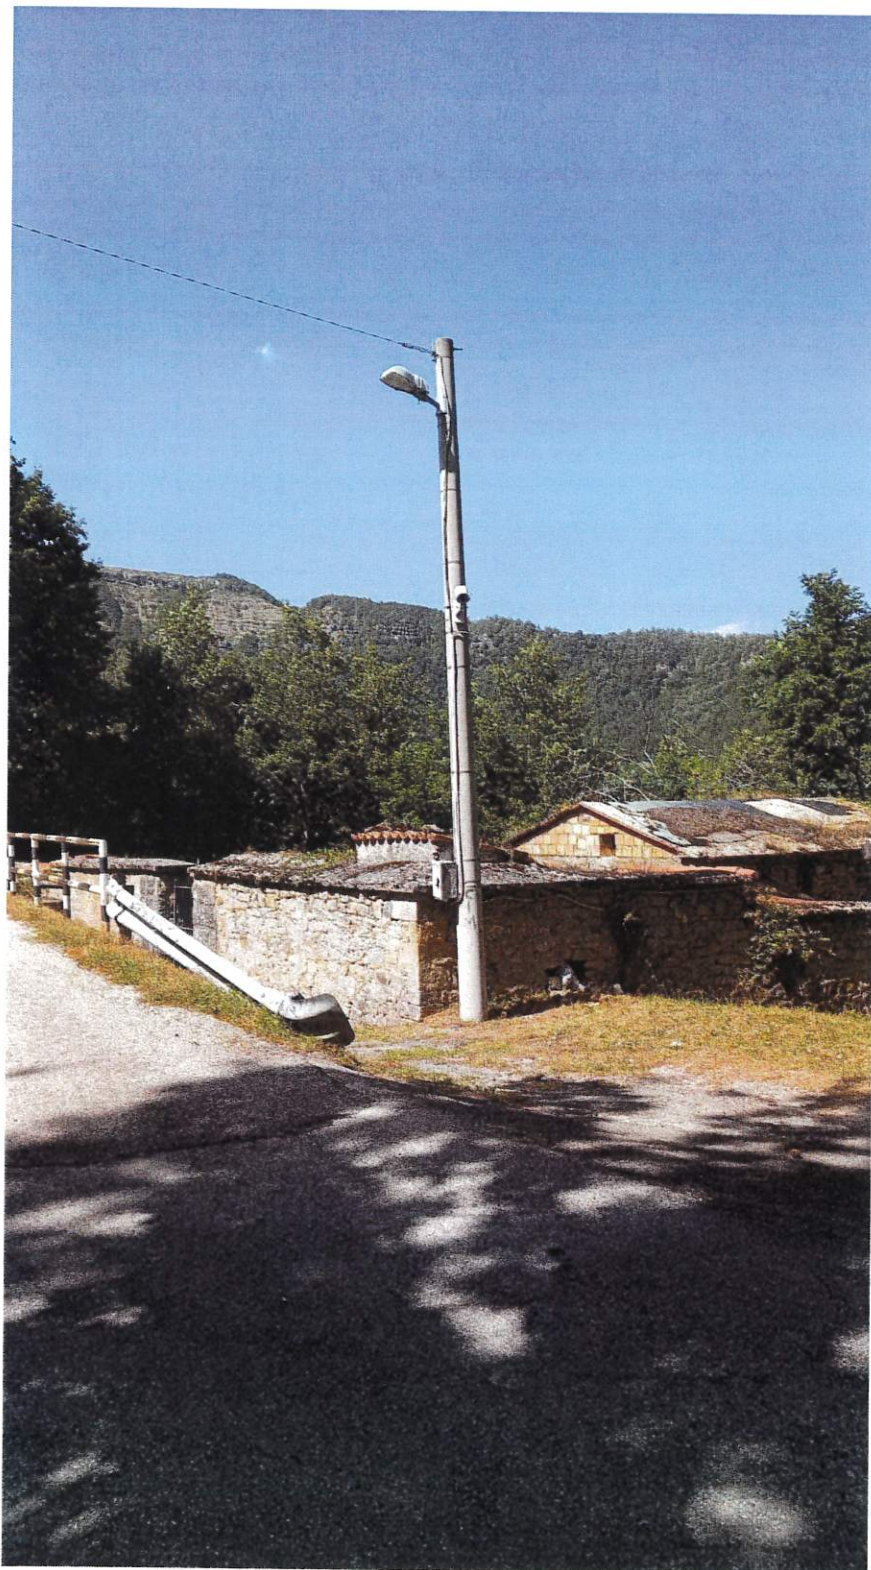

Elenco posizione punti di ripresa:

Posizione	Letture Targa	Contesto
Frazione di Alvi	1	1
Frazione di Aprati	2	1
Frazione di Tintorale	2	1
Frazione di Senarica	1	1
Frazione di Tottea	3	6
Frazione di Vallevaccaro		1
Frazione di San Giorgio	3	1
Frazione di Poggio Umbricchio	2	1
Frazione di Paladini	1	1
Frazione di Nerito		6
Frazione di Frattoli	2	1
Frazione di Piano Roseto	1	1
Frazione di Cesa Castina	2	5
Frazione di Crognaleto		1
Frazione di Vallocchio		1
Totale	20	29

Spare: 1x Hikvision DarkFighter Contesto

Cloud Hik-Connect:

crognaleto@eu-tech.it

Server CPS Selea: 192.168.1.181:8090

Rete di accesso shelter:

service cdc

Password:

a0b1c2d3e4

Installazione c/o Frazione di Alvi:

Telecamera Lettura Targhe: 192.168.1.102

Telecamera di Contesto: 192.168.1.101

Router: 192.168.1.1